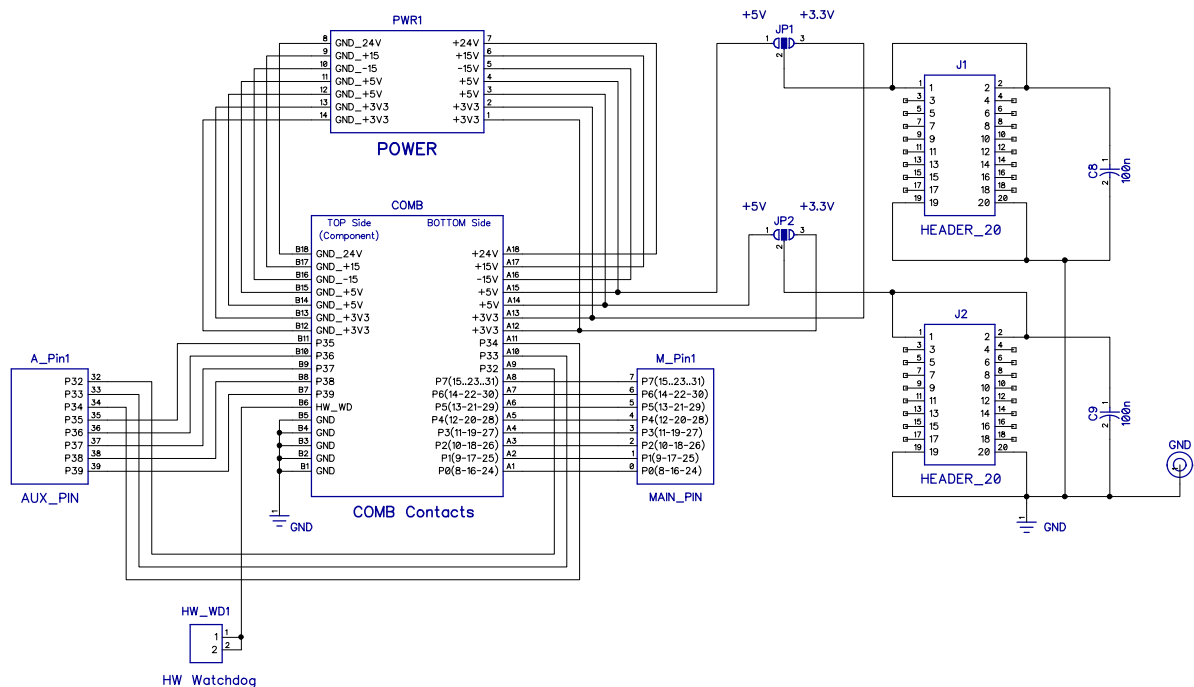

P3! Platinum Platform Expansion Card

21.002 Basic Card Rev.A

(C) Copyright Robot Domestici Industries - Data and characteristics shown in this draw are indicative, Robot Domestici Industries reserve the right to amend them at any time without notice.

Title		21.002 Basic Card (Rev.A).dch	
 ROBOT DOMESTICI www.robot-domestici.it	Author	FX by RD	
	Date	10.11.2021	
	Note		