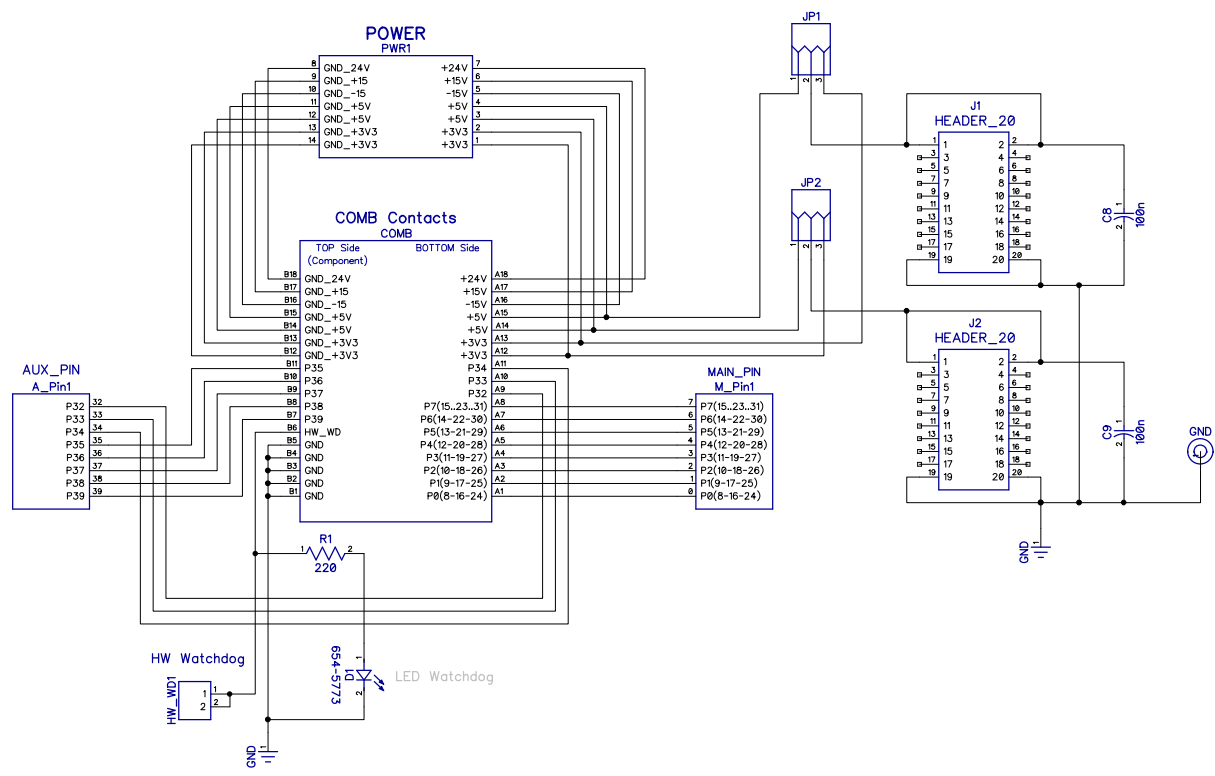

# P3! Platinum Platform Expansion Card

## 21.004 Basic Card Rev.B

(C) Copyright Robot Domestici Industries - Data and characteristics shown in this draw are indicative, Robot Domestici Industries reserve the right to amend them at any time without notice.