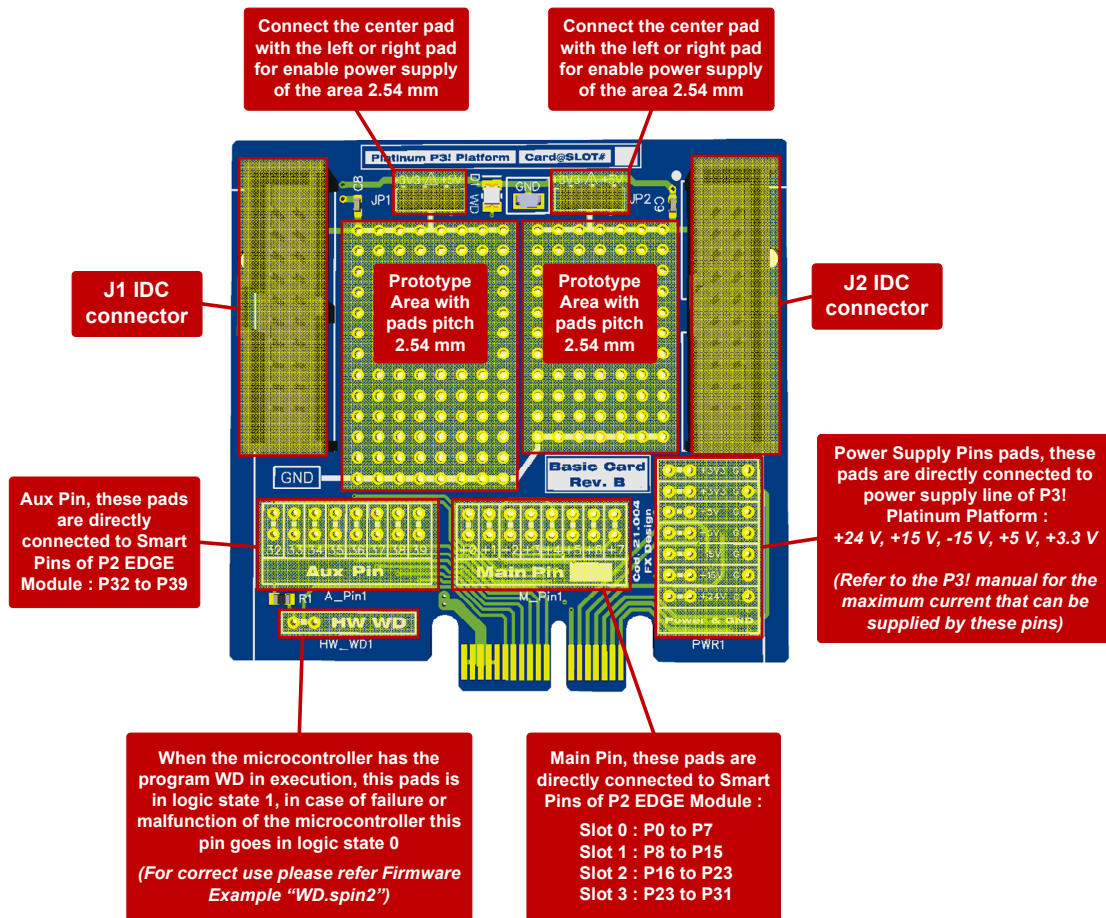

21.004 Basic Card Rev.B Layout & Connections

Top side

Bottom side