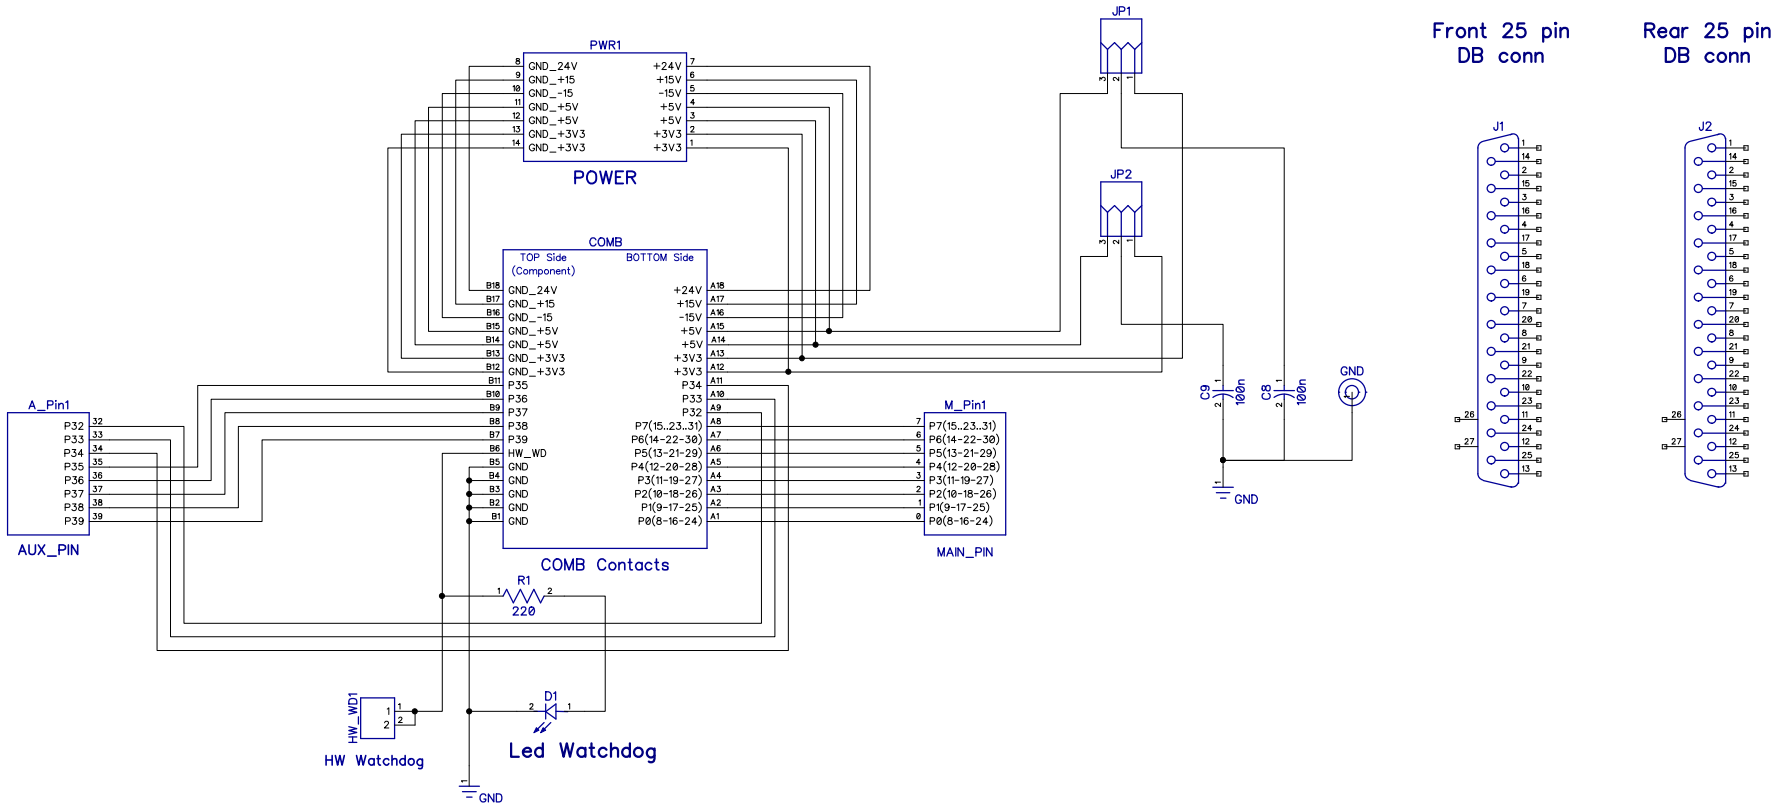

P3! Platinum Platform Expansion Card

21.003 Basic Extended Card Rev.A

(C) Copyright Robot Domestic Industries - Data and characteristics shown in this draw are indicative, Robot Domestic Industries reserve the right to amend them at any time without notice.

Title	21.003 Basic Extended Card Rev.A.dch		
Author	FX by RD		
Date	16/07/2022		
Note			